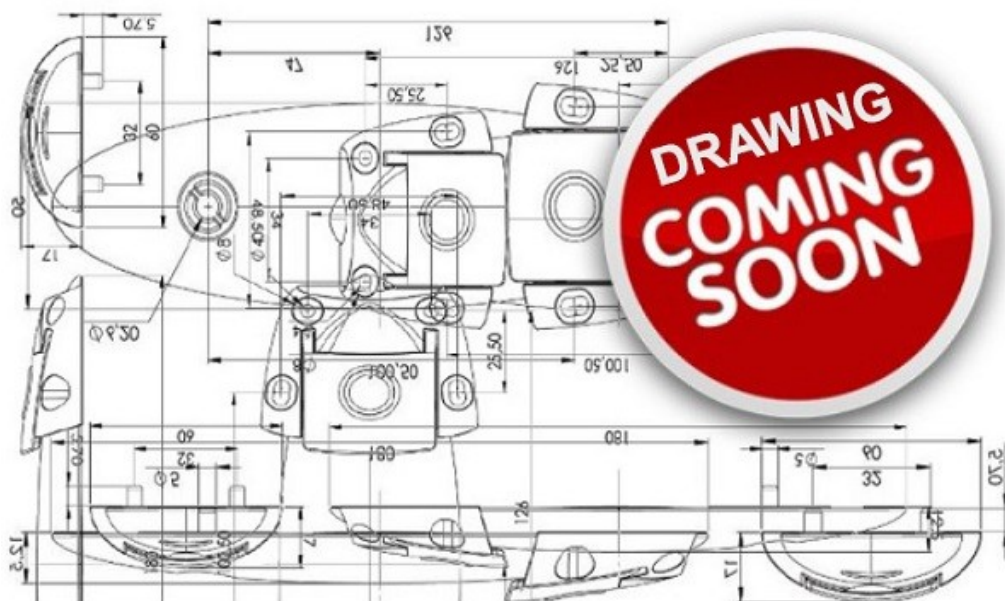

PRODUCT SHEET

Description:

Insex Screw, M8x40mm, Stainless Steel, Brass PI, DIN 7991

Item number:

12.04.750-0

| Units | Box | Carton | HS Code | Barcode |
|-------|-----|--------|------------|---|
| Pcs. | | | 7318155290 |  5704866021906 |